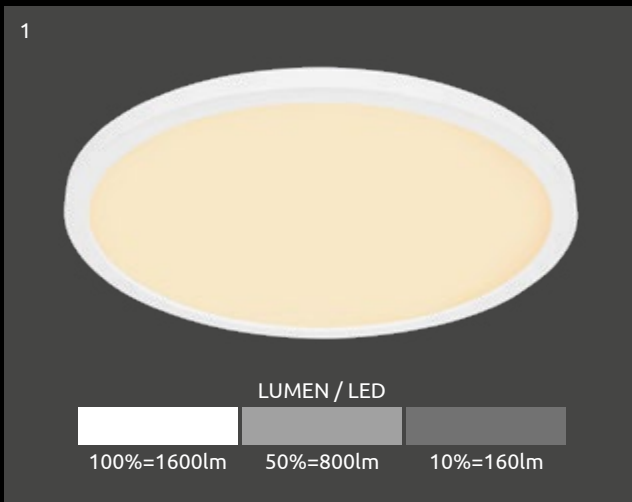

VPE: 4

Ø50cm ∇ 8,5cm

metal white,
chrome, acrylic opal,
K5 crystals clear

Siegfried

1	41751-12B	incl. LED 12W	A	1200lm	380lm	3000K	VPE: 12	↔ 29,5cm	↕ 8cm	↳ 4,5cm	aluminium black, acrylic opal
2	41751W-12	incl. LED 12W	A	1200lm	380lm	3000K	VPE: 12	↔ 29,5cm	↕ 8cm	↳ 4,5cm	aluminium wood optic, acrylic opal
3	41751-8B	incl. LED 8W	A	800lm	240lm	3000K	VPE: 12	↔ 22,5cm	↕ 8cm	↳ 4,5cm	aluminium black, acrylic opal
4	41751W-8	incl. LED 8W	A	800lm	240lm	3000K	VPE: 12	↔ 22,5cm	↕ 8cm	↳ 4,5cm	aluminium wood optic, acrylic opal