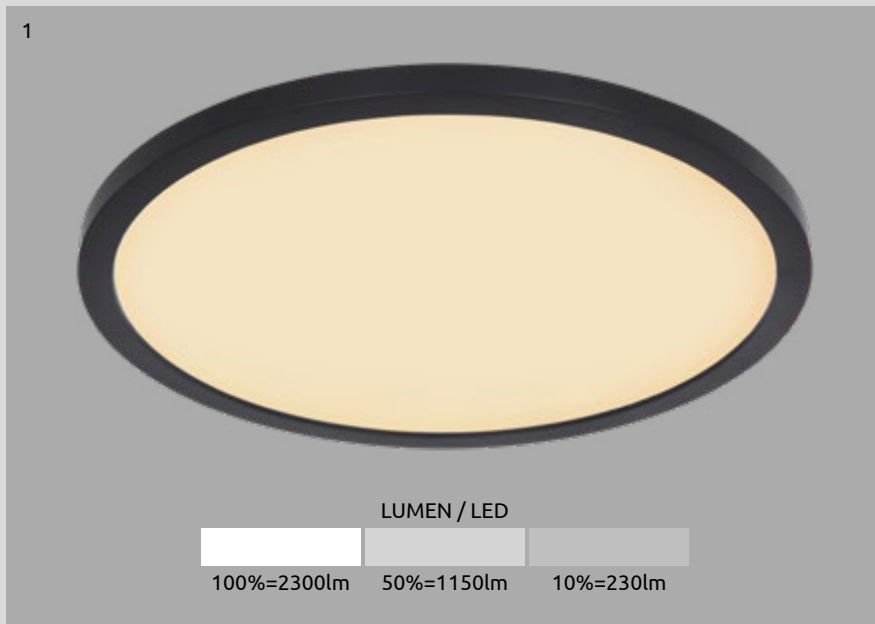

Sapana

1	41562-24B	incl. LED 24W	A+	2600lm	2300lm	3000K	VPE: 10	Ø42cm ↓2,5cm
2	41562-18B	incl. LED 18W	A+	1800lm	1500lm	3000K	VPE: 10	Ø29cm ↓2,5cm
3	41563-18B	incl. LED 18W	A+	1800lm	1500lm	3000K	VPE: 10	↔29,5cm x 29,5cm ↓2,5cm

plastic black, plastic opal