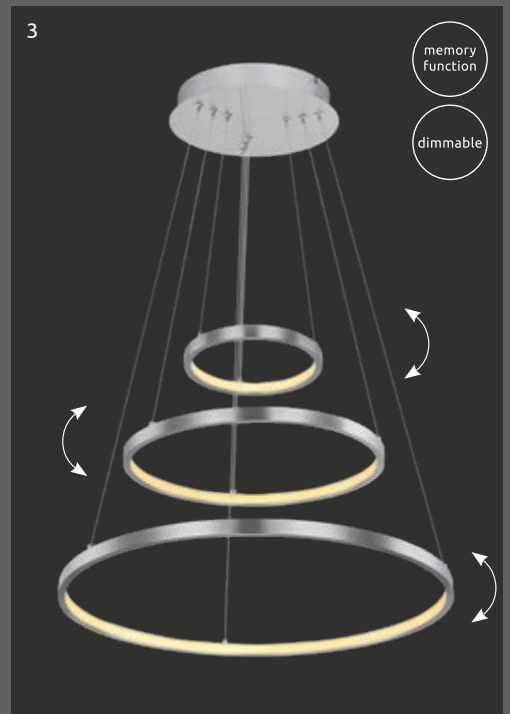

Ralph

1	67192-29	incl. LED 29W	A	2300lm	1400lm	3000K	VPE: 6	Ø60,5cm	↕ 120cm
2	67192-19	incl. LED 19W	A	1400lm	900lm	3000K	VPE: 6	Ø38,5cm	↕ 120cm
3	67192-57	incl. LED 57W	A	310-3100lm	220-2200lm	3000K	VPE: 6	Ø51cm	↕ 120cm
4	67192-42	incl. LED 42W	A	230-2300lm	150-1500lm	3000K	VPE: 6	Ø51cm	↕ 120cm

nickel matt, plastic opal