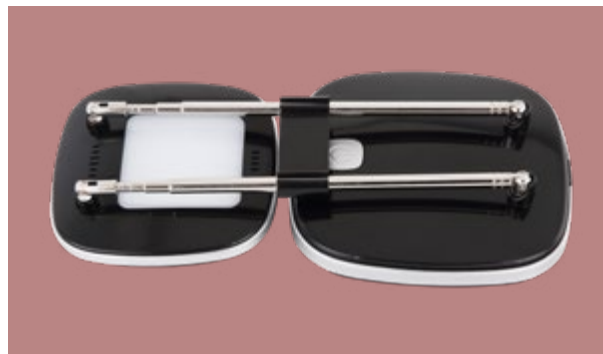

1	58419	incl. LED 4W	A	20-450lm	16-300lm	3000|4000|6000K	VPE: 8	↔ max.43cm x 13cm ↓ max.69cm	plastic white, opal
2	58131	incl. LED 3,6W	A+	320lm	200lm	3000K	VPE: 20	↔ max.32,5cm x 11cm ↓ max.33cm	plastic black, silver coloured, nickel matt, plastic satined
3	58131S	incl. LED 3,6W	A+	320lm	220lm	3000K	VPE: 20	↔ max.32,5cm x 11cm ↓ max.33cm	plastic silver metallic, silver coloured, nickel matt, plastic satined
4	58131W	incl. LED 3,6W	A+	320lm	220lm	3000K	VPE: 20	↔ max.32,5cm x 11cm ↓ max.33cm	plastic white, silver coloured, nickel matt, plastic satined