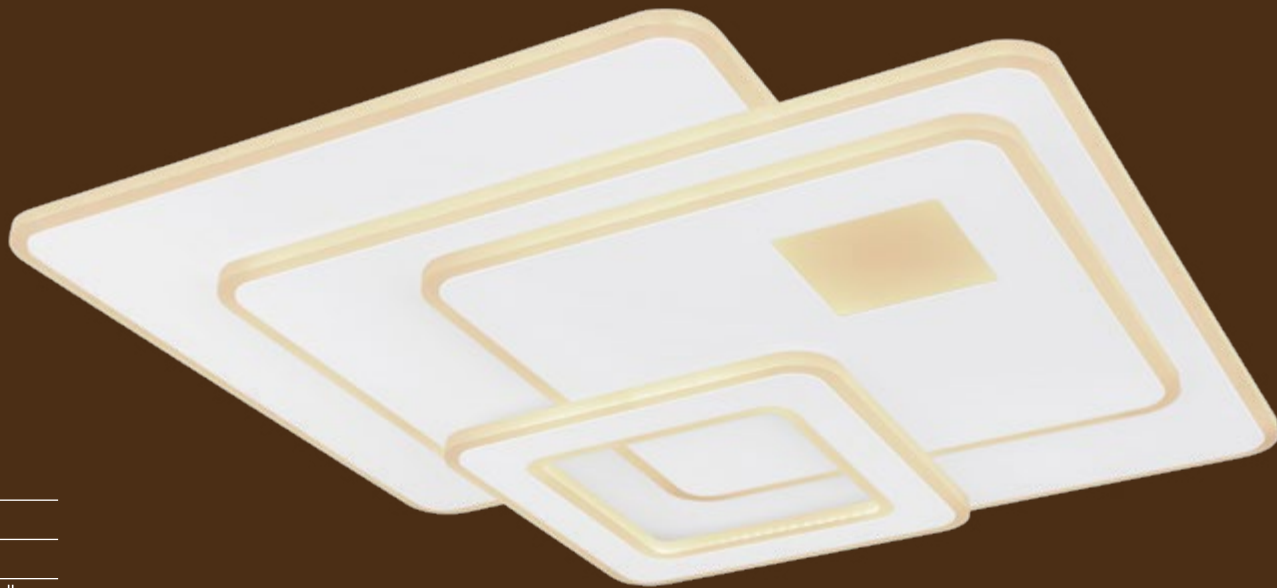

150-1700lm

3000-6000K

3000|4500|6000K

VPE: 4

Ø49cm ∇ 8,5cm

metal white,
acrylic opal

Rabea

48288-75