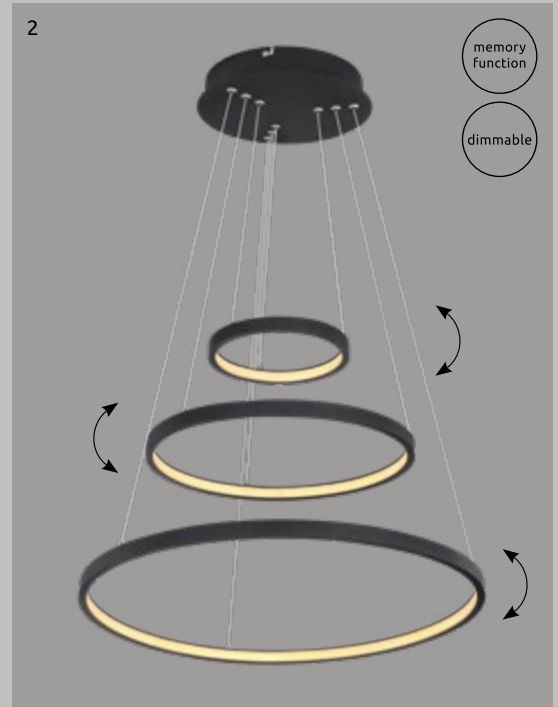

Ralph

1	67192-29B	incl. LED 29W	A 2300lm	1300lm	3000K	VPE: 6	Ø60,5cm	↕ 120cm	
2	67192-57B	incl. LED 57W	A 310-3100lm	200-2000lm	3000K	VPE: 6	Ø51cm	↕ 120cm	
3	67192-42B	incl. LED 42W	A 230-2300lm	130-1300lm	3000K	VPE: 6	Ø51cm	↕ 120cm	
4	67192-19B	incl. LED 19W	A 1400lm	800lm	3000K	VPE: 6	Ø38,5cm	↕ 120cm	

metal black matt, plastic opal