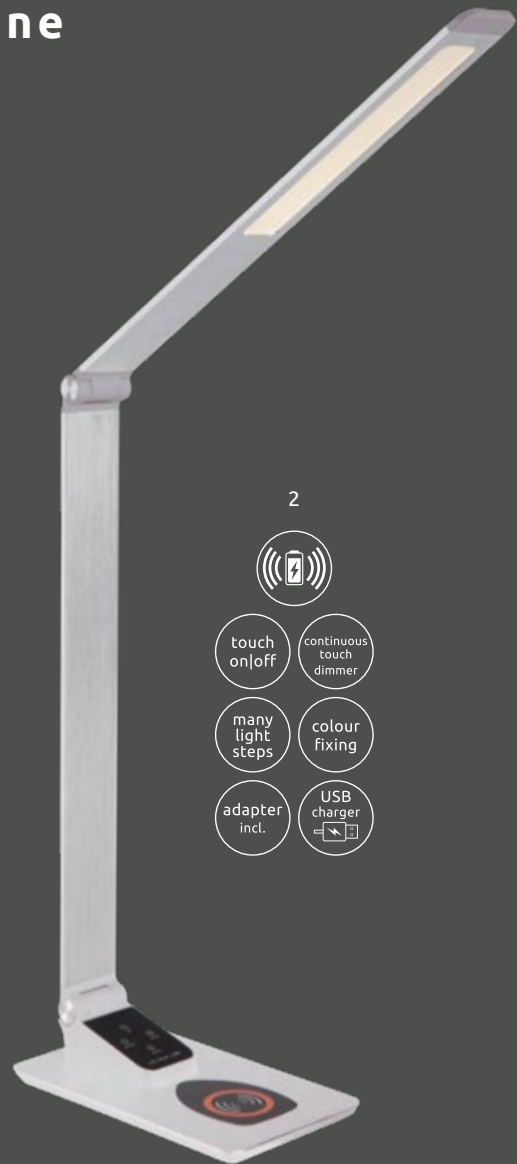

Janine

1. 2
2. touch on/off
   - continuous touch dimmer
   - many light steps
   - colour fixing
   - adapter incl.
   - USB charger incl.

1	58402	incl. LED 7W incl. RGB LED 1W	A	630lm	420lm	3000|4500|6000K	VPE: 6	↔ max.62cm x 19cm	↕ max.77,5cm	aluminium black, plastic white
2	58404	incl. LED 7W	A	67-670lm	42-420lm	3000|4500|6000K	VPE: 6	↔ max.66cm x 12cm	↕ max.81,5cm	aluminium silver, plastic silver, opal