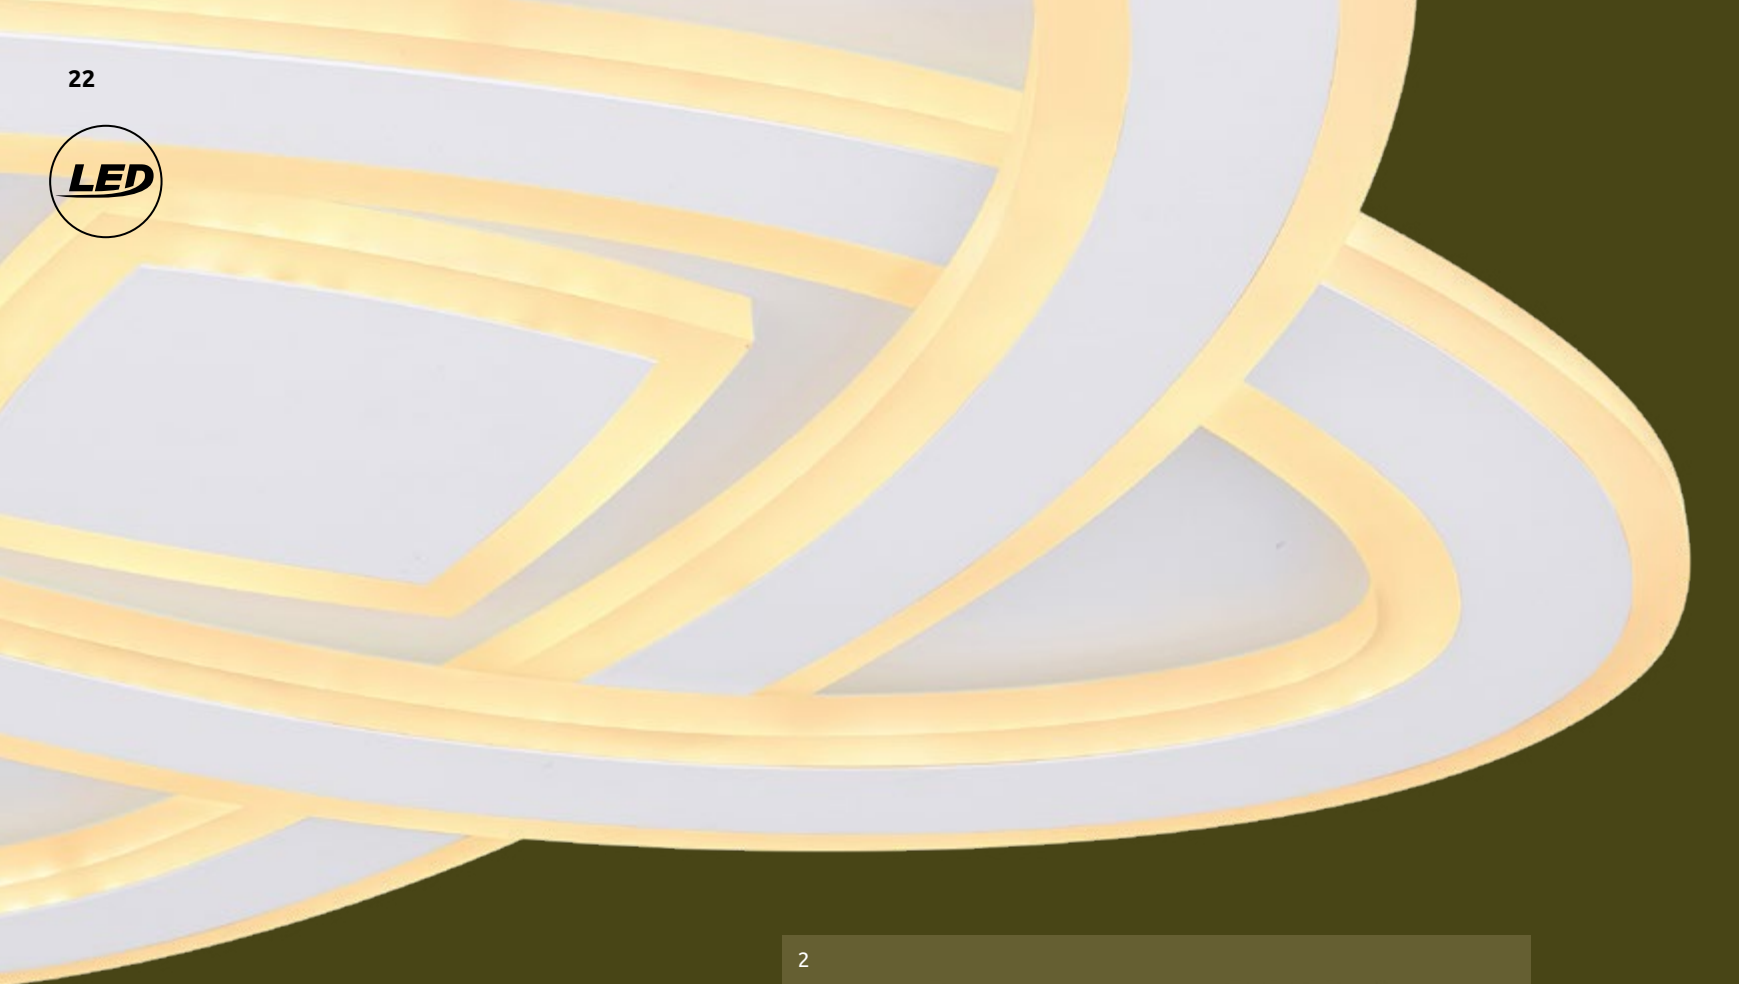

Lario

- incl.
- dimmable
- many steps
- many light steps
- colour fixing
- night light
- memory function

1	48287-48	incl. LED 48W	A+	400-4350lm	230-2400lm	3000-6000K 3000|4000|6000K	VPE: 3 | Ø60cm ▾6,5cm
2	48287-36	incl. LED 36W	A+	400-3250lm	180-1950lm	3000-6000K 3000|4000|6000K	VPE: 3 | Ø50cm ▾6,5cm

metal white, acrylic opal