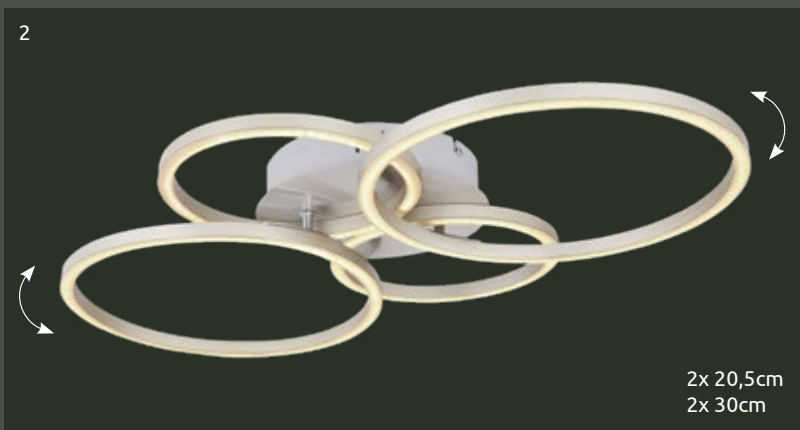

Kendy

1	67233-30N	incl. LED 30W	A	2000lm	1500lm	3000K	VPE: 4	↔ 49,5cm x 30cm	↕ 9,5cm
2	67233-40N	incl. LED 40W	A	2680lm	1960lm	3000K	VPE: 4	↔ 65,5cm x 40,5cm	↕ 7,5cm
3	67233-24N	incl. LED 24W	A	2000lm	1300lm	3000K	VPE: 4	↔ 49cm x 24,5cm	↕ 7cm

nickel matt, plastic opal