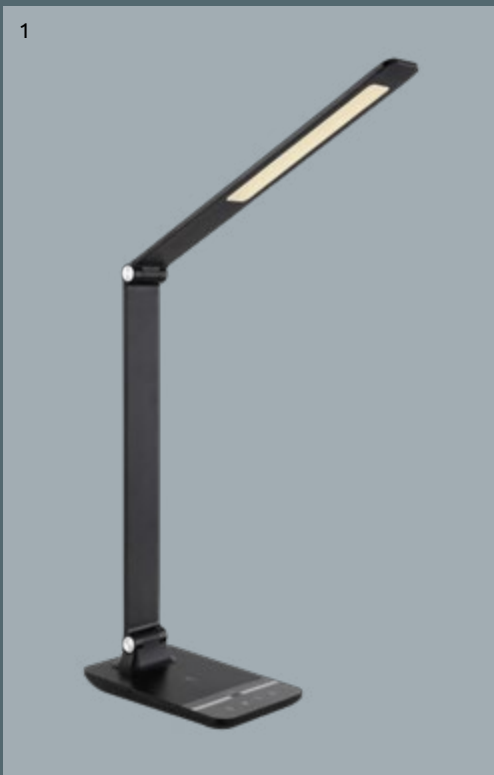

Kabira

1	58425B	incl. LED 9W	A	30-800lm	25-650lm	3000|4500|6000K	VPE: 8	↔ max.60cm x 12cm ↓ max.74,5cm	aluminium black, plastic black, satined
2	58425S	incl. LED 9W	A	30-800lm	25-650lm	3000|4500|6000K	VPE: 8	↔ max.60cm x 12cm ↓ max.74,5cm	aluminium silver, plastic black, satined
3	58425W	incl. LED 9W	A	30-800lm	25-650lm	3000|4500|6000K	VPE: 8	↔ max.60cm x 12cm ↓ max.74,5cm	aluminium silver, plastic white, satined