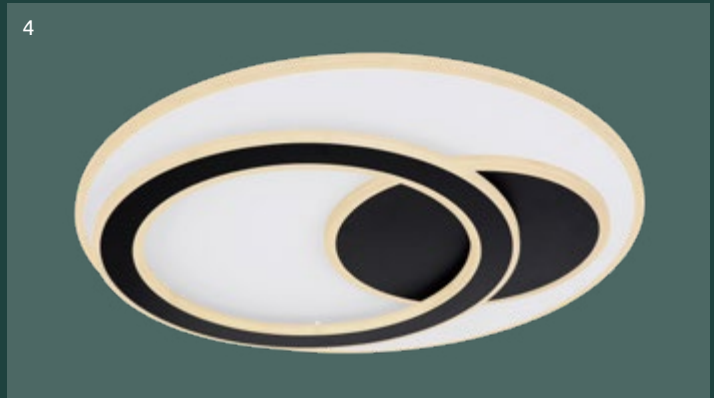

VPE: 4

↔ 48,5cm x 46,5cm
↓ 6cm

metal black,
aluminium black,
aluminium gold,
acrylic opal

- incl.
- dimmmable
- many steps
- many light steps
- colour fixing
- night light
- memory function

Levana

1	48018-30	incl. LED 30W	A	3000lm	1700lm	3000K	VPE: 8	↔ 20-27cm x 23-30cm ↴ 6cm	metal white, aluminium black, acrylic opal
2	48018-55	incl. LED 55W	A	350-5500lm	250-3200lm	3000-6000K 3000 4500 6000K	VPE: 4	↔ 44,5-63cm x 36,5-54cm ↴ 6,5cm	metal white, aluminium black, acrylic opal
3	48018-18	incl. LED 18W	A	1800lm	1100lm	3000K	VPE: 4	↔ 22cm ↕ 69,5cm ↗ 5cm	metal white, metal black matt, acrylic opal