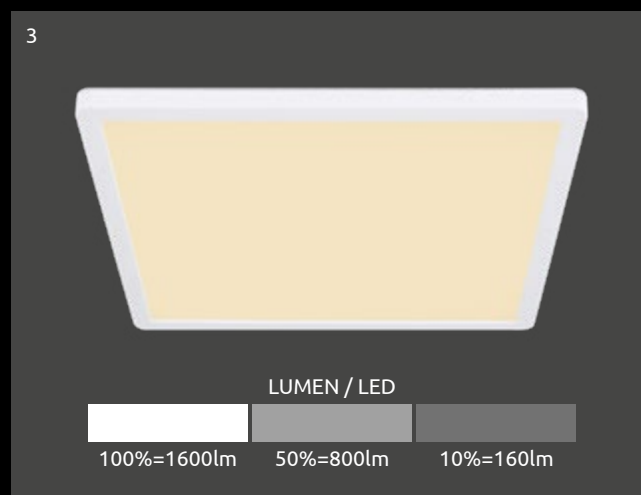

VPE: 4

Ø50cm ∇ 8,5cm

metal white,
chrome, acrylic opal,
K5 crystals clear

Siegfried

1	41751-12B	incl. LED 12W	A	1200lm	380lm	3000K	VPE: 12	↔ 29,5cm	↕ 8cm	↳ 4,5cm	aluminium black, acrylic opal
2	41751W-12	incl. LED 12W	A	1200lm	380lm	3000K	VPE: 12	↔ 29,5cm	↕ 8cm	↳ 4,5cm	aluminium wood optic, acrylic opal
3	41751-8B	incl. LED 8W	A	800lm	240lm	3000K	VPE: 12	↔ 22,5cm	↕ 8cm	↳ 4,5cm	aluminium black, acrylic opal
4	41751W-8	incl. LED 8W	A	800lm	240lm	3000K	VPE: 12	↔ 22,5cm	↕ 8cm	↳ 4,5cm	aluminium wood optic, acrylic opal