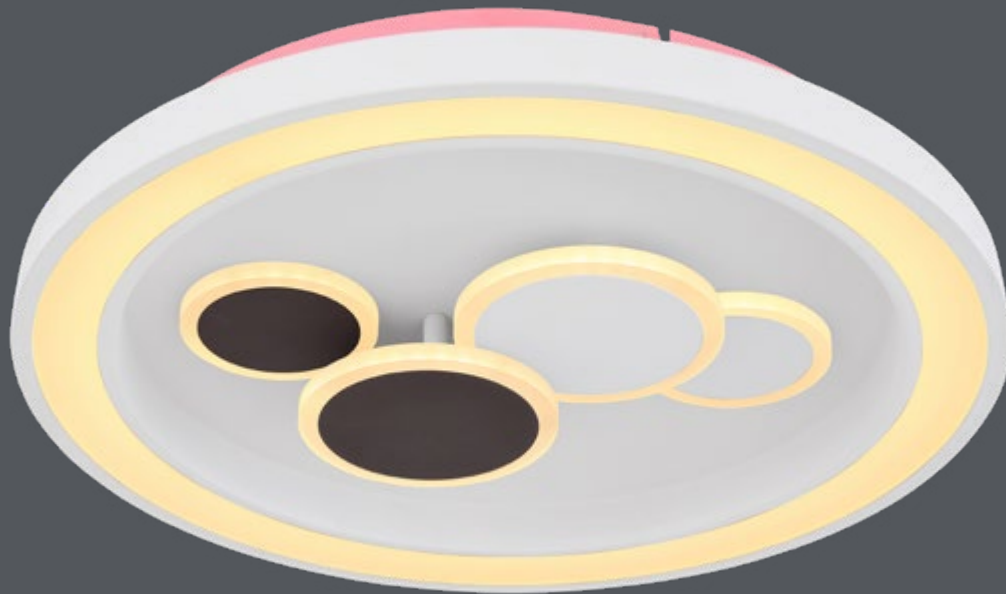

Nolo

48405-50SH

incl. LED 48W

incl. RGB LED 5W

A

250-4800lm

150-1800lm

3000-6000K

VPE: 4

Ø48cm ▾8cm

metal white,
aluminium black,
acrylic opal

incl. Kelvin range 3000-6000K
dimmable
night light
Function
timer

APP control
Easy Smartphone
and Voice Control

tuya

compatible with
Alexa

compatible with
Google Assistant