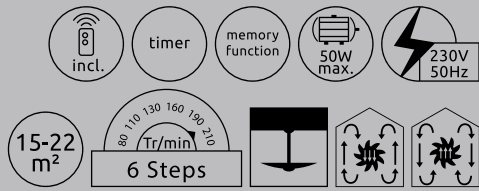

Maggie

03601 | incl. LED 18W | A+ | 1800lm | 990lm | 4000K | VPE: 1 | Ø132cm | 33cm | blades: ABS black matt | body: metal black matt, acrylic white

Maggie

03602 | incl. LED 18W | A+ | 1800lm | 990lm | 4000K | VPE: 1 | Ø132cm | 33cm | blades: ABS white matt | body: metal white matt, acrylic white