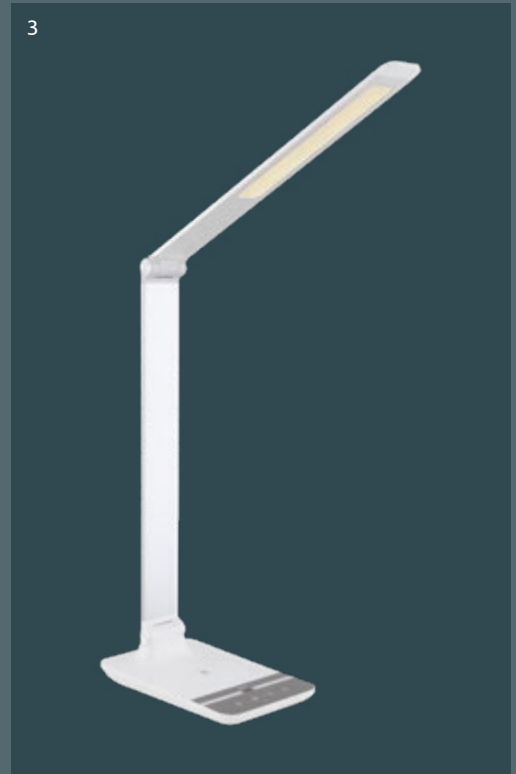

Kabira

1	58425B	incl. LED 9W	A	30-800lm	25-650lm	3000|4500|6000K	VPE: 8	↔ max.60cm x 12cm ↓ max.74,5cm	aluminium black, plastic black, satined
2	58425S	incl. LED 9W	A	30-800lm	25-650lm	3000|4500|6000K	VPE: 8	↔ max.60cm x 12cm ↓ max.74,5cm	aluminium silver, plastic black, satined
3	58425W	incl. LED 9W	A	30-800lm	25-650lm	3000|4500|6000K	VPE: 8	↔ max.60cm x 12cm ↓ max.74,5cm	aluminium silver, plastic white, satined