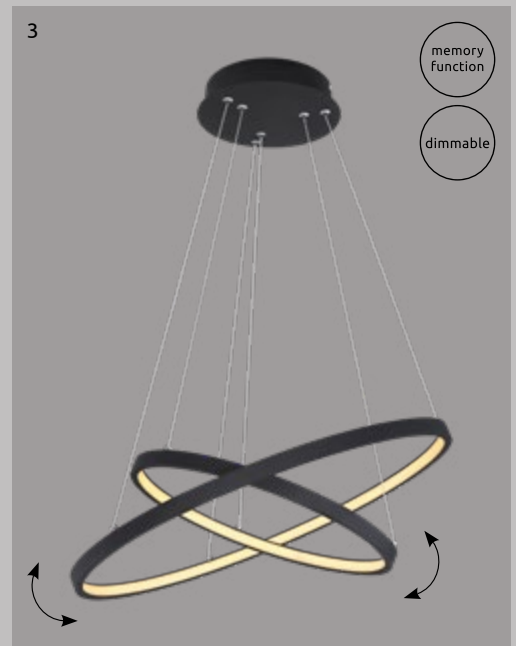

Ralph

1	67192-29B	incl. LED 29W	A 2300lm	1300lm	3000K	VPE: 6	Ø60,5cm	↕ 120cm	
2	67192-57B	incl. LED 57W	A 310-3100lm	200-2000lm	3000K	VPE: 6	Ø51cm	↕ 120cm	
3	67192-42B	incl. LED 42W	A 230-2300lm	130-1300lm	3000K	VPE: 6	Ø51cm	↕ 120cm	
4	67192-19B	incl. LED 19W	A 1400lm	800lm	3000K	VPE: 6	Ø38,5cm	↕ 120cm	

metal black matt, plastic opal