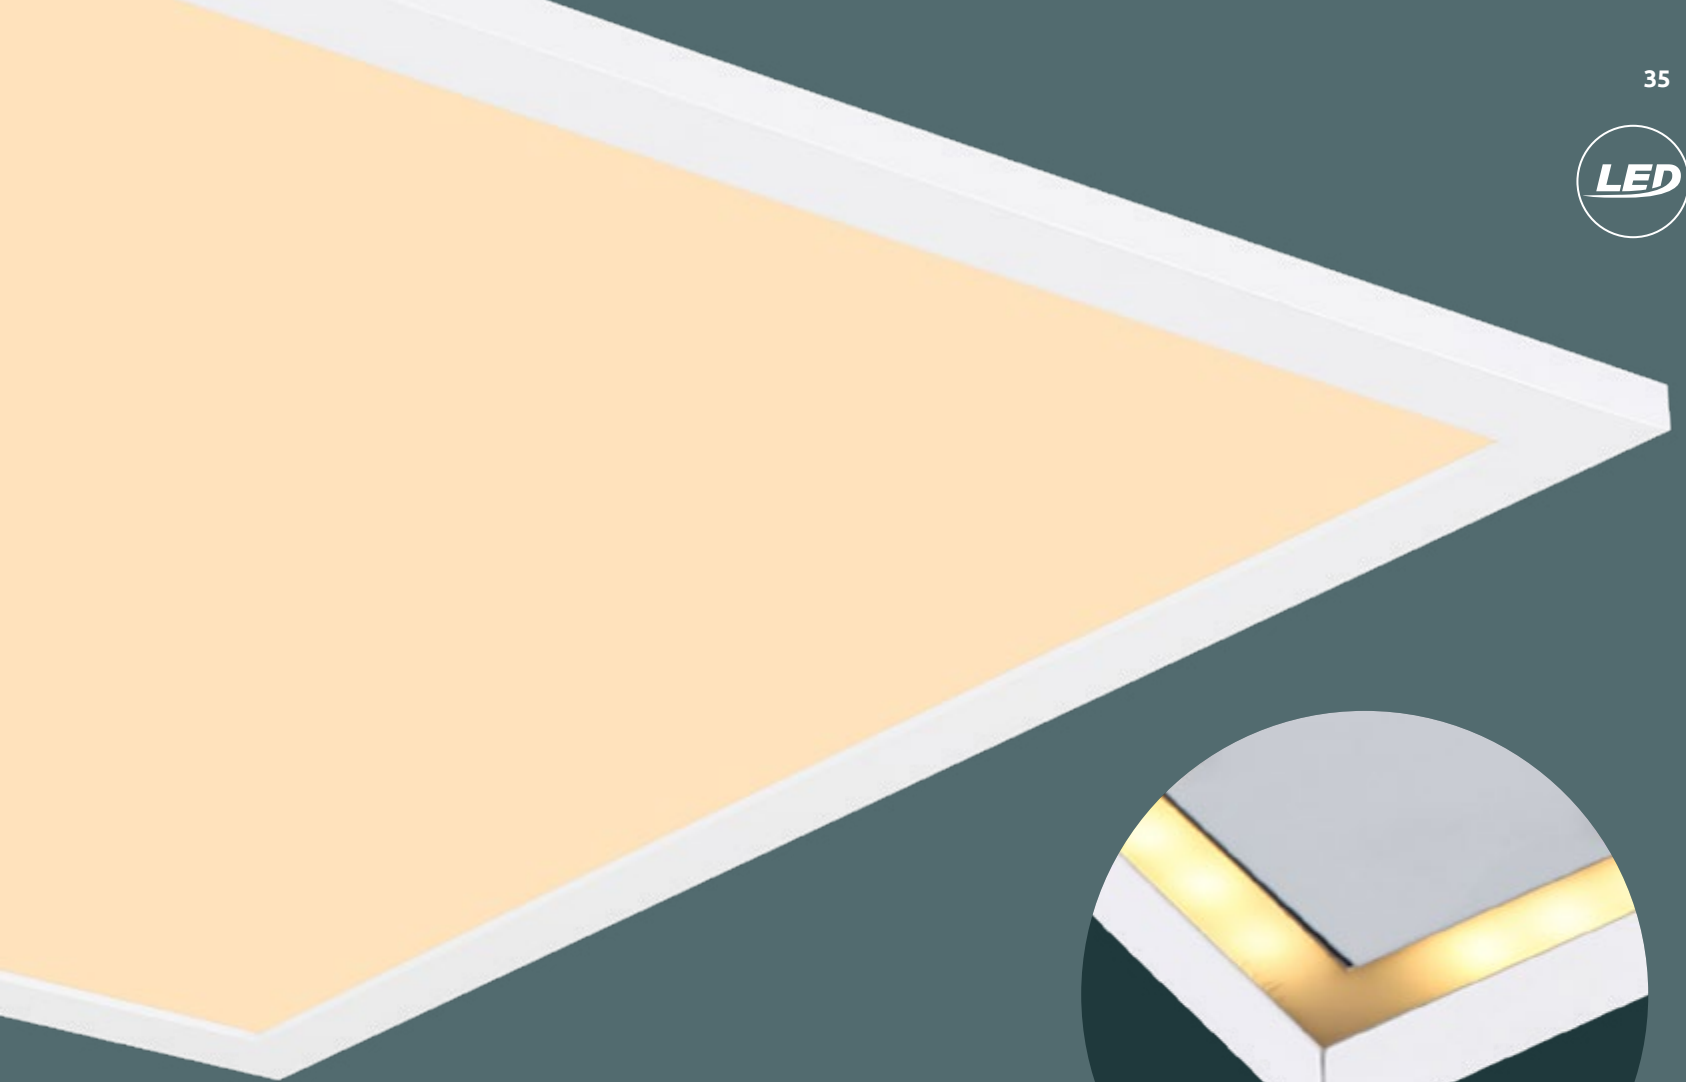

plastic white, plastic opal

Dino

1	12374-24	incl. LED 22W	A	2200lm	1900lm	3000K	VPE: 10	↔ 30cm x 30cm	↕ 3cm	
2	12374-24R	incl. LED 22W	A	2200lm	2000lm	3000K	VPE: 10	Ø30cm	↕ 3cm	

metal black, plastic opal