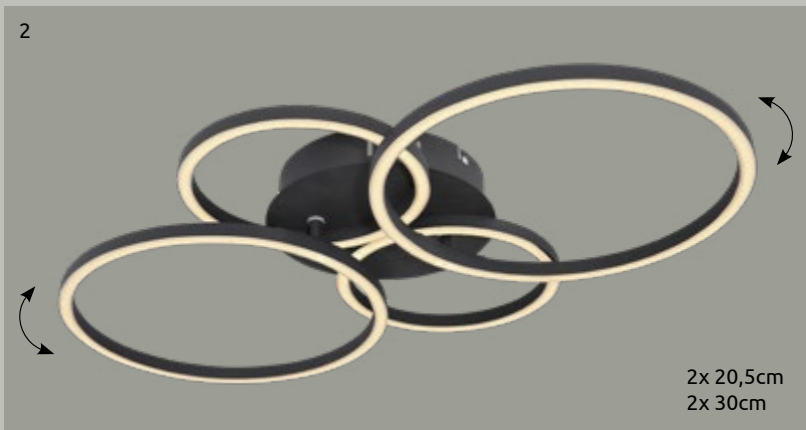

Kendy

1	67233-30S	incl. LED 30W	A	1600lm	1100lm	3000K	VPE: 4	↔ 49,5cm x 30cm	↕ 9,5cm
2	67233-40S	incl. LED 40W	A	2060lm	1390lm	3000K	VPE: 4	↔ 65,5cm x 40,5cm	↕ 7,5cm
3	67233-24S	incl. LED 24W	A	1480lm	900lm	3000K	VPE: 4	↔ 49cm x 24,5cm	↕ 7cm

metal black matt, plastic opal