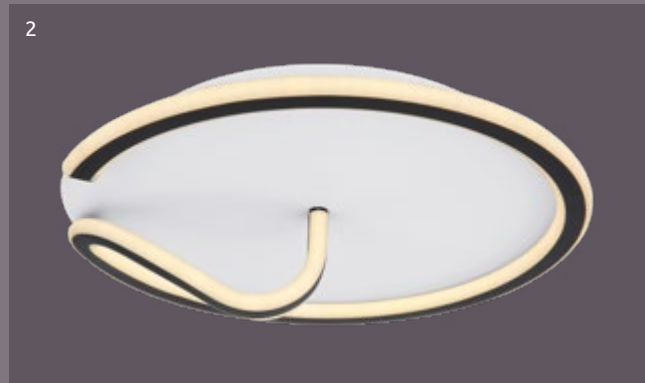

2100lm 

3000K

VPE: 1

Ø55cm  120cm

nickel matt,
acrylic opal

- incl.
- dimmmable
- many steps
- many light steps
- colour fixing
- night light
- memory function

Rodan

1	48439-50	incl. LED 50W	A	250-5000lm	150-2400lm	3000-6000K 3000 4500 6000K	VPE: 4	Ø51cm	↓15cm
2	48439-40	incl. LED 40W	A	4000lm	2000lm	4000K	VPE: 4	Ø41cm	↓13cm