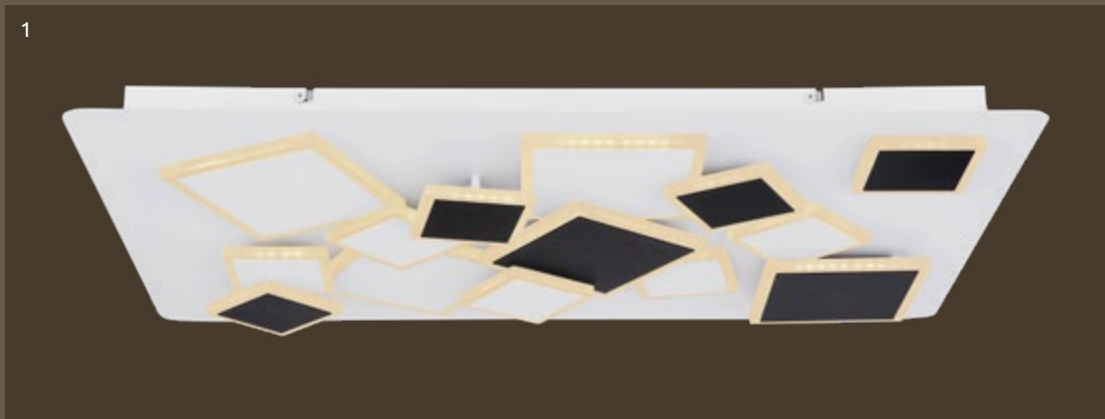

- incl.
- dimmable
- many steps
- many light steps
- colour fixing
- night light
- memory function

Rabea

1	48290-65	incl. LED 65W	A	350-6500lm	250-2500lm	3000-6000K 3000|4500|6000K
2	48290-50	incl. LED 50W	A	300-5000lm	200-1900lm	3000-6000K 3000|4500|6000K

VPE: 1 ↔ 75cm x 45cm ↓ 7cm

VPE: 4 ↔ 50cm x 50cm ↓ 6,5cm

metal white, aluminium black, acrylic opal