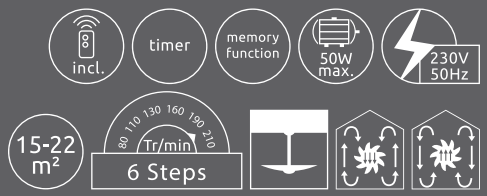

Maggie

03601 | incl. LED 18W | A+ | 1800lm | 990lm | 4000K | VPE: 1 | Ø132cm | 33cm | blades: ABS black matt | body: metal black matt, acrylic white